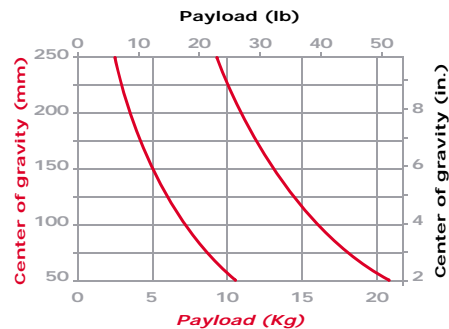

### ■ specifications

Payload capacity: **16 Kg (35 lbs)**

Weight: **3,5 Kg (7.7 lbs)**

Pan range: **360°**

Tilt range: **+/- 90°**  
with sliding base plate  
**+90° /-70°**  
with quick attachment plate

Counterbalance: **Continuous**

Fluid drag: **Continuous**

Bowl diameter: **100 mm**

Temp. range: **-40°/+60°C (-40°/+158°F)**